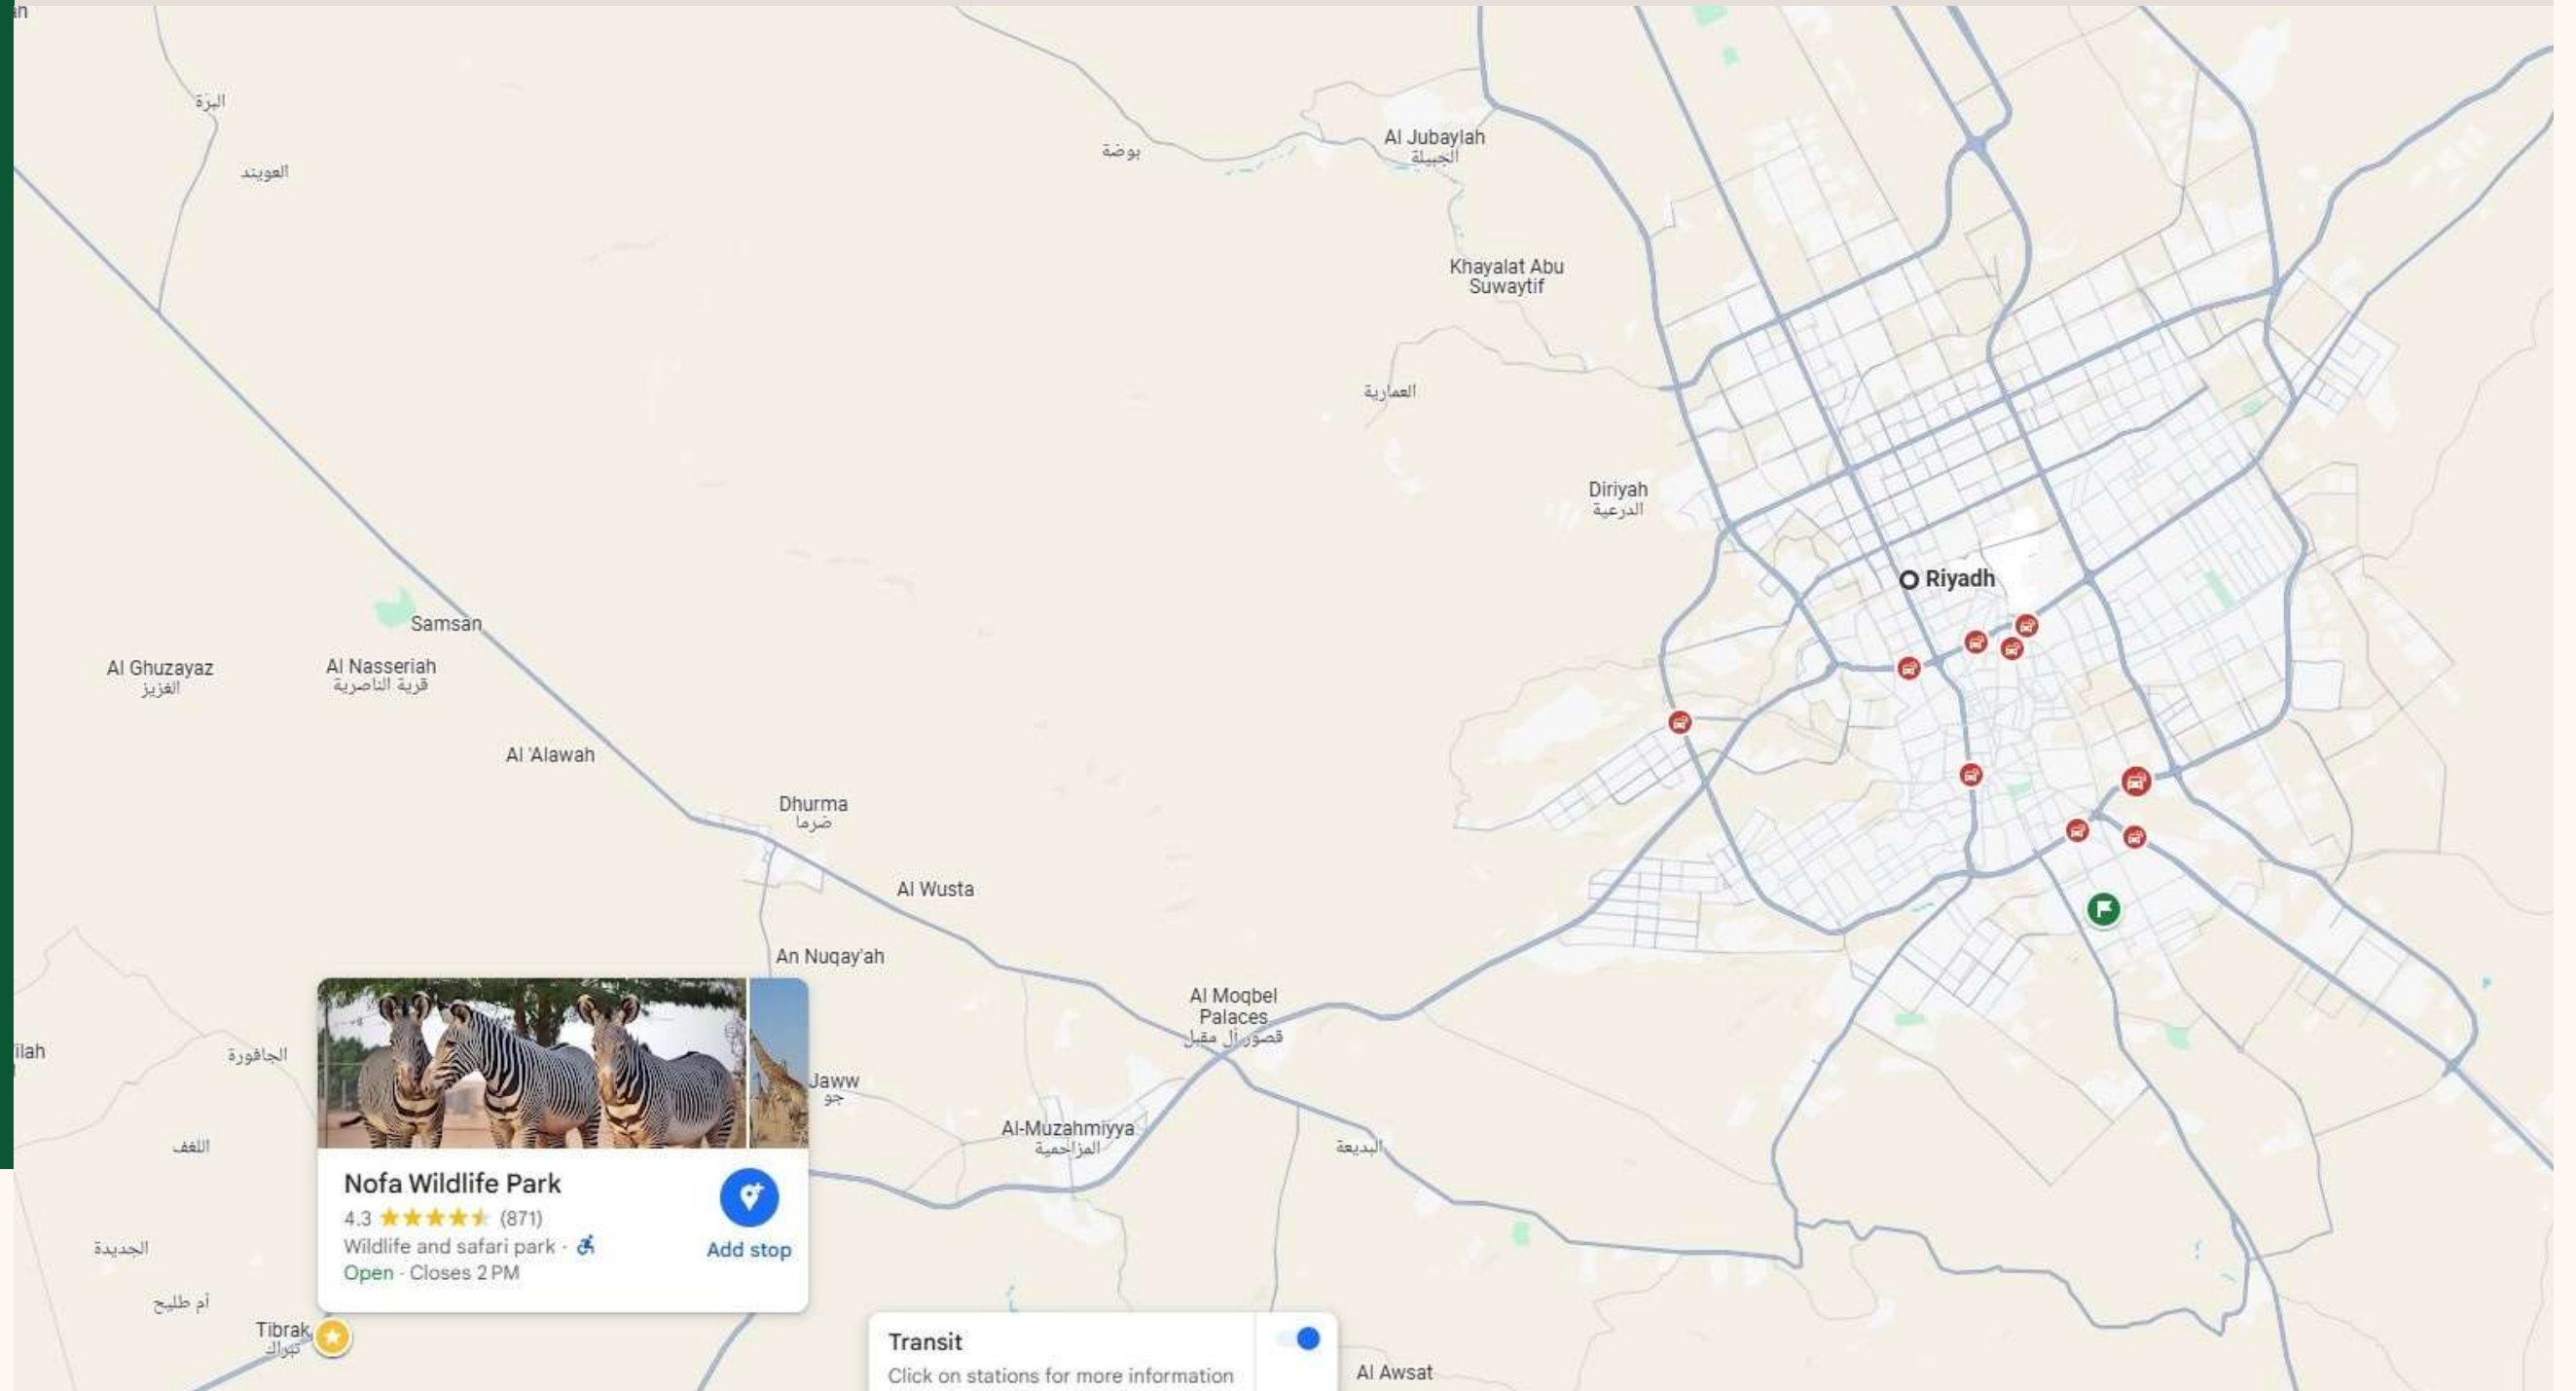

NOFA RESORTS

N O F A

**CELEBRATING NATURE
& PROTECTING
BIODIVERSITY**

LOCATION

New Makkah - Jeddah
Highway Exit # 857
Tebrak

1:00 Hour from Riyadh
1:30 min from Airport

ACTIVITIES

- **NOFA WILDLIFE PARK SAFARI TOUR**
 - **HORSE RIDING DESERT SAFARI**
 - **CAMEL RIDING DESERT SAFARI**
 - **NOFA ADVENTURE PARK**
- **ALL THE ACTIVITIES OPEN ALL THE DAYS**

NOFA WILDLIFE PARK SAFARI

NOFA WILDLIFE PARK SAFARI

NOFA WILDLIFE PARK SAFARI

HORSE RIDING DESERT SAFARI

HORSE RIDING DESERT SAFARI

CAMEL RIDING DESERT SAFARI

NOFA ADVENTURE PARK

NOFA ADVENTURE PARK